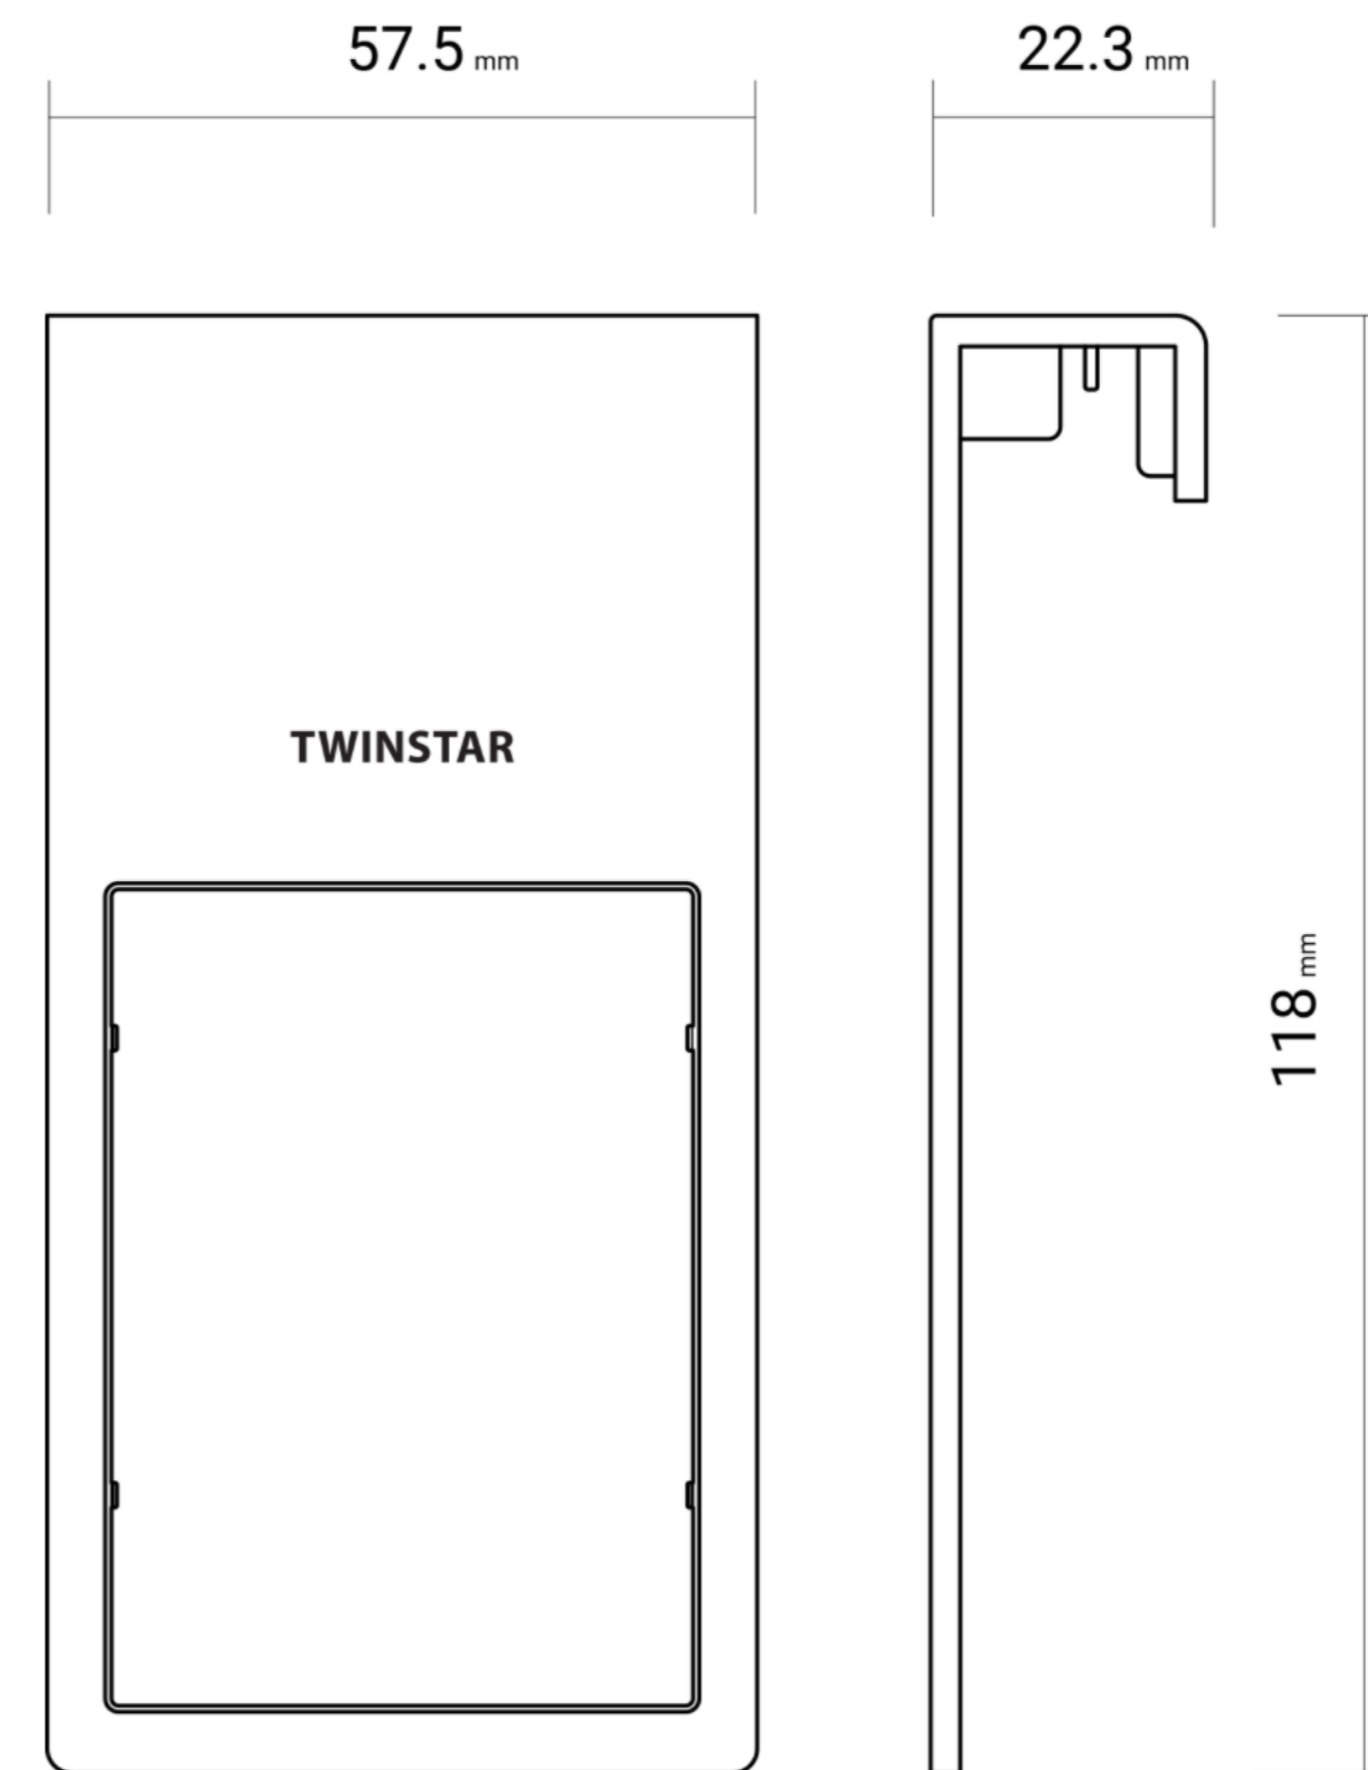

## TWINSTAR AQUACRADLE

Protects the device from water drop.

**AQUACRADLE M90**

MODEL : NANO PLUS, YOTTA PLUS, NANO, YOTTA

**AQUACRADLE M30**

MODEL : M5, M3, S5, S3