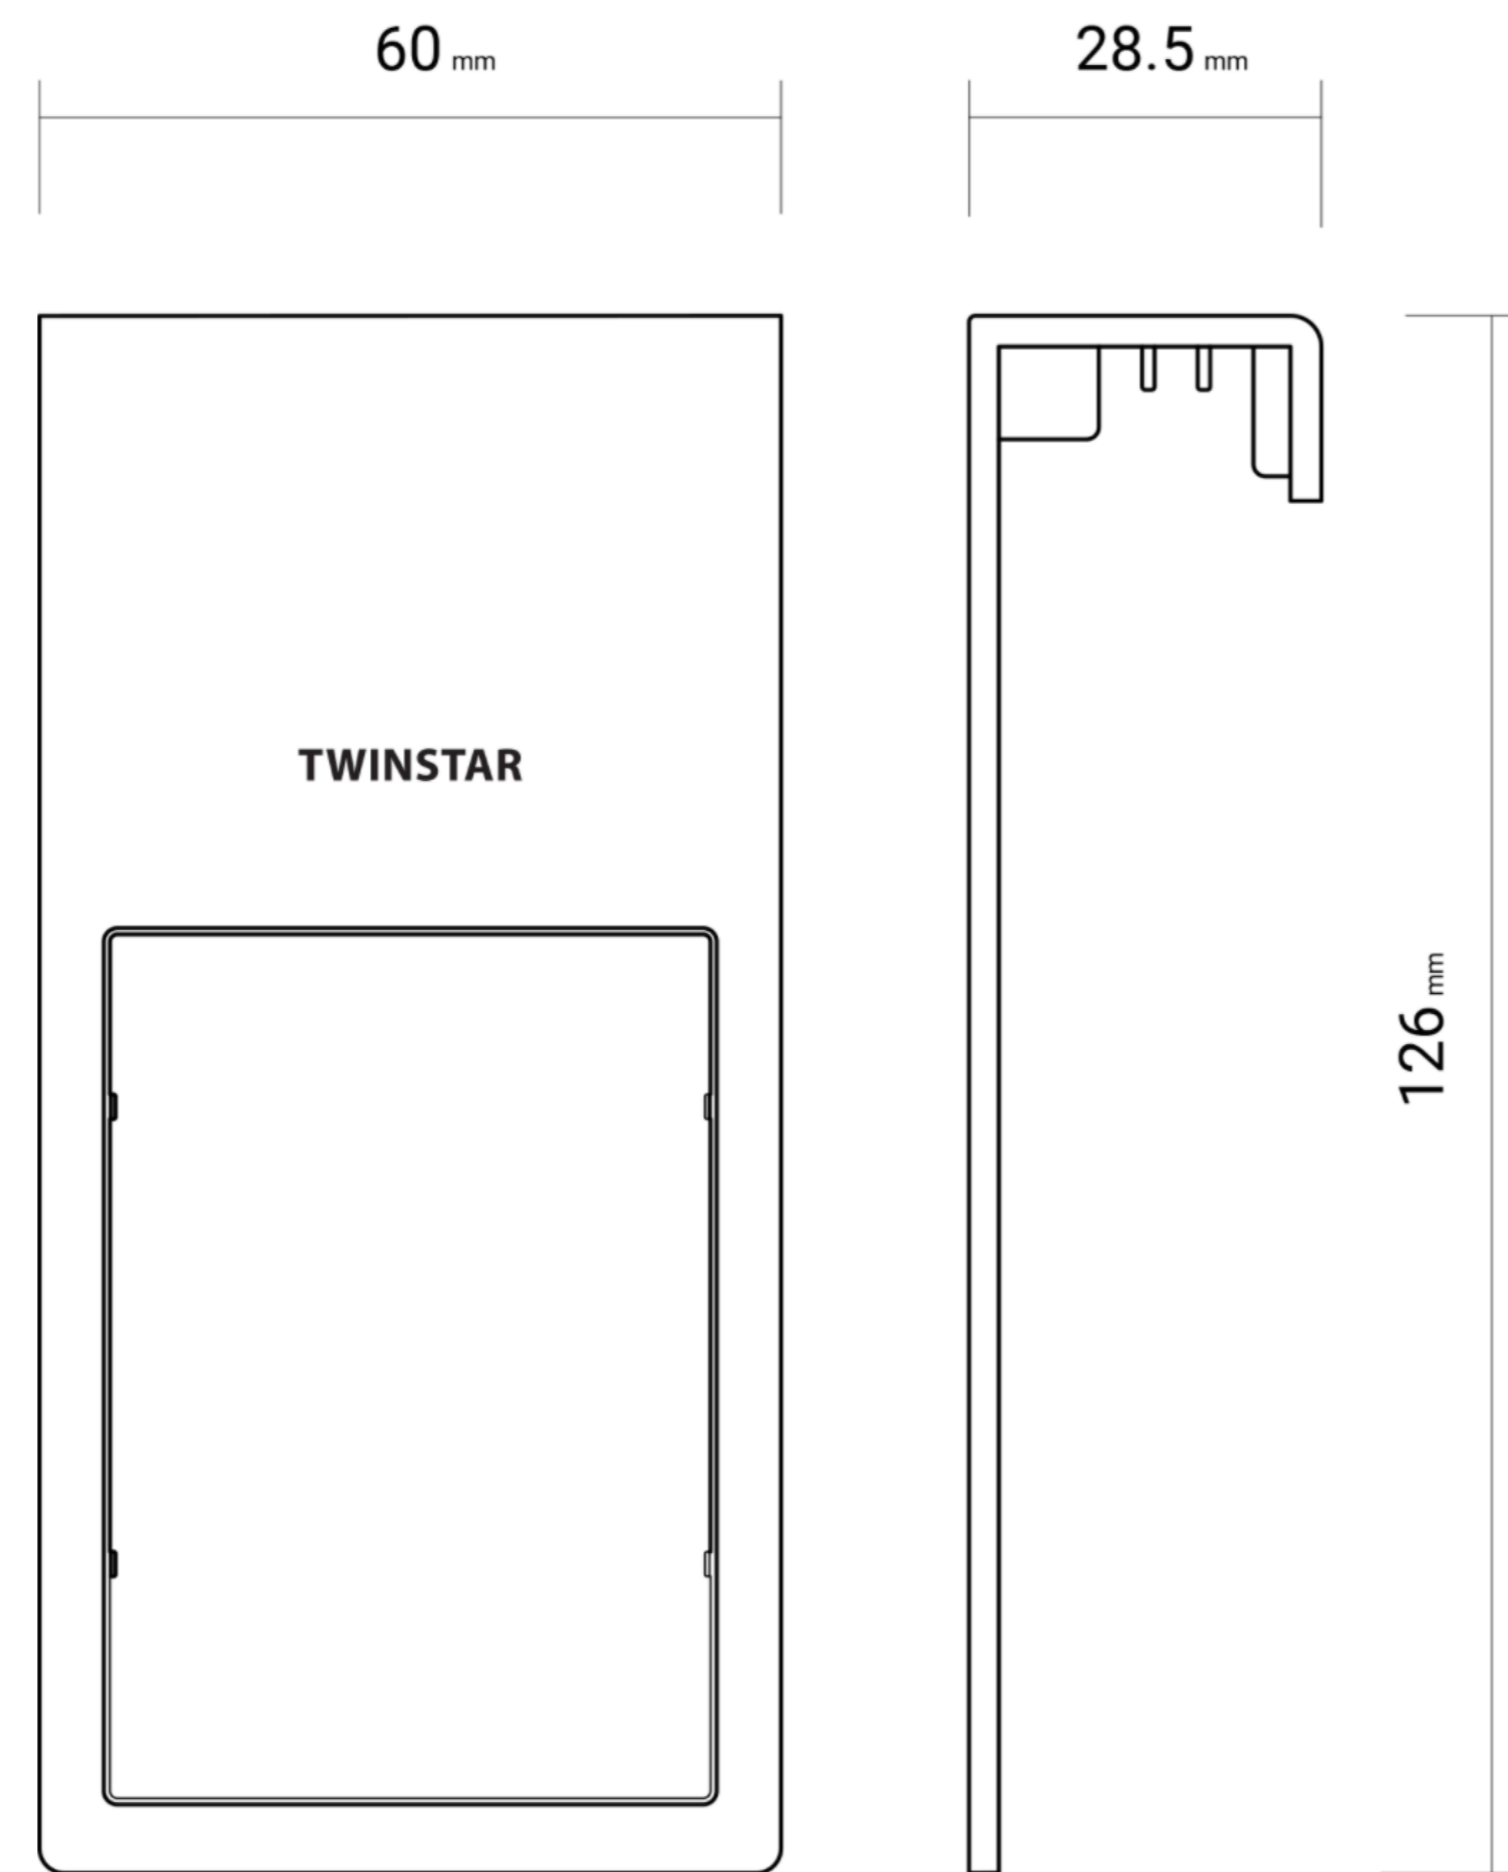

## TWINSTAR AQUACRADLE

Protects the device from water drop.

**AQUACRADLE M90**

MODEL : NANO PLUS, YOTTA PLUS, NANO, YOTTA

**AQUACRADLE M30**

MODEL : M5, M3, S5, S3