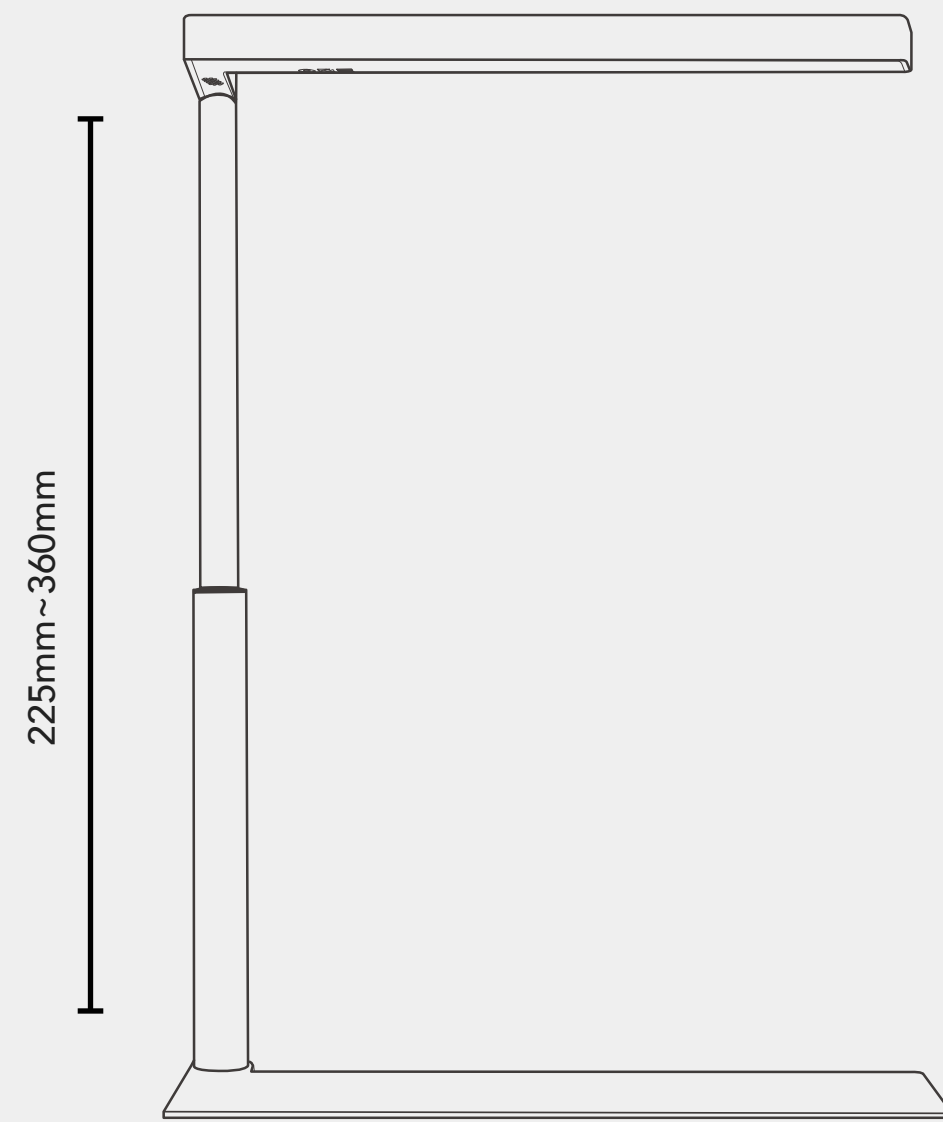

Product Size

240x 230 x 225- 360 mm
(L) x (W) x (H)

Product weight

1220 g

Color temperature

7000 K

Input voltage

100 - 240 VAC ,
50 / 60 Hz

Surface color

Black

Brightness

1300 lm

LED lifetime

50,000 hr

Power consumption

15W