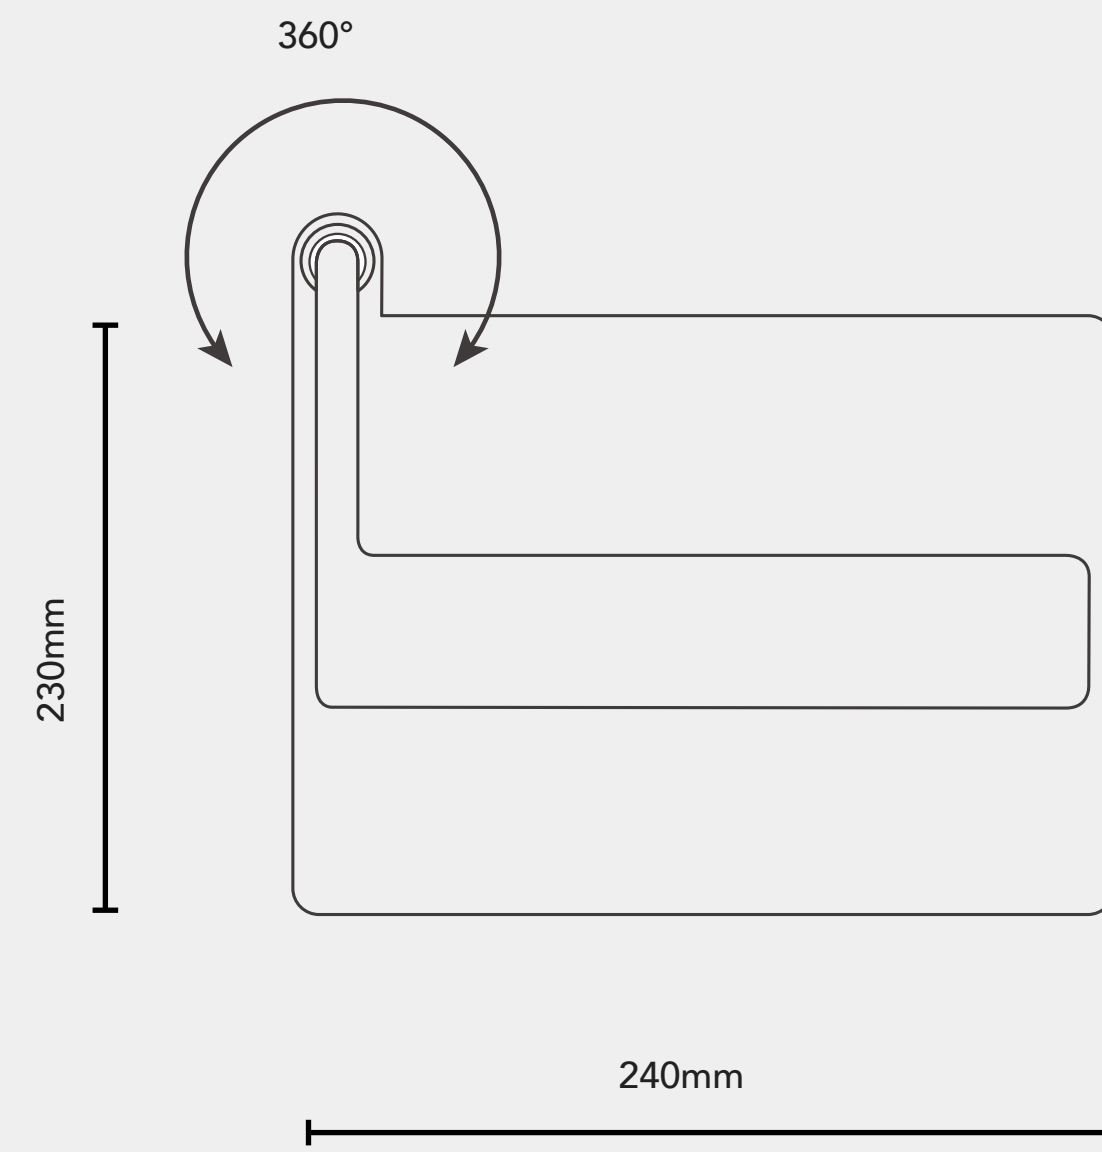

Product Size

240x 230 x 225- 360 mm
(L) x (W) x (H)

Product weight

1220 g

Color temperature

7000 K

Input voltage

100 - 240 VAC ,
50 / 60 Hz