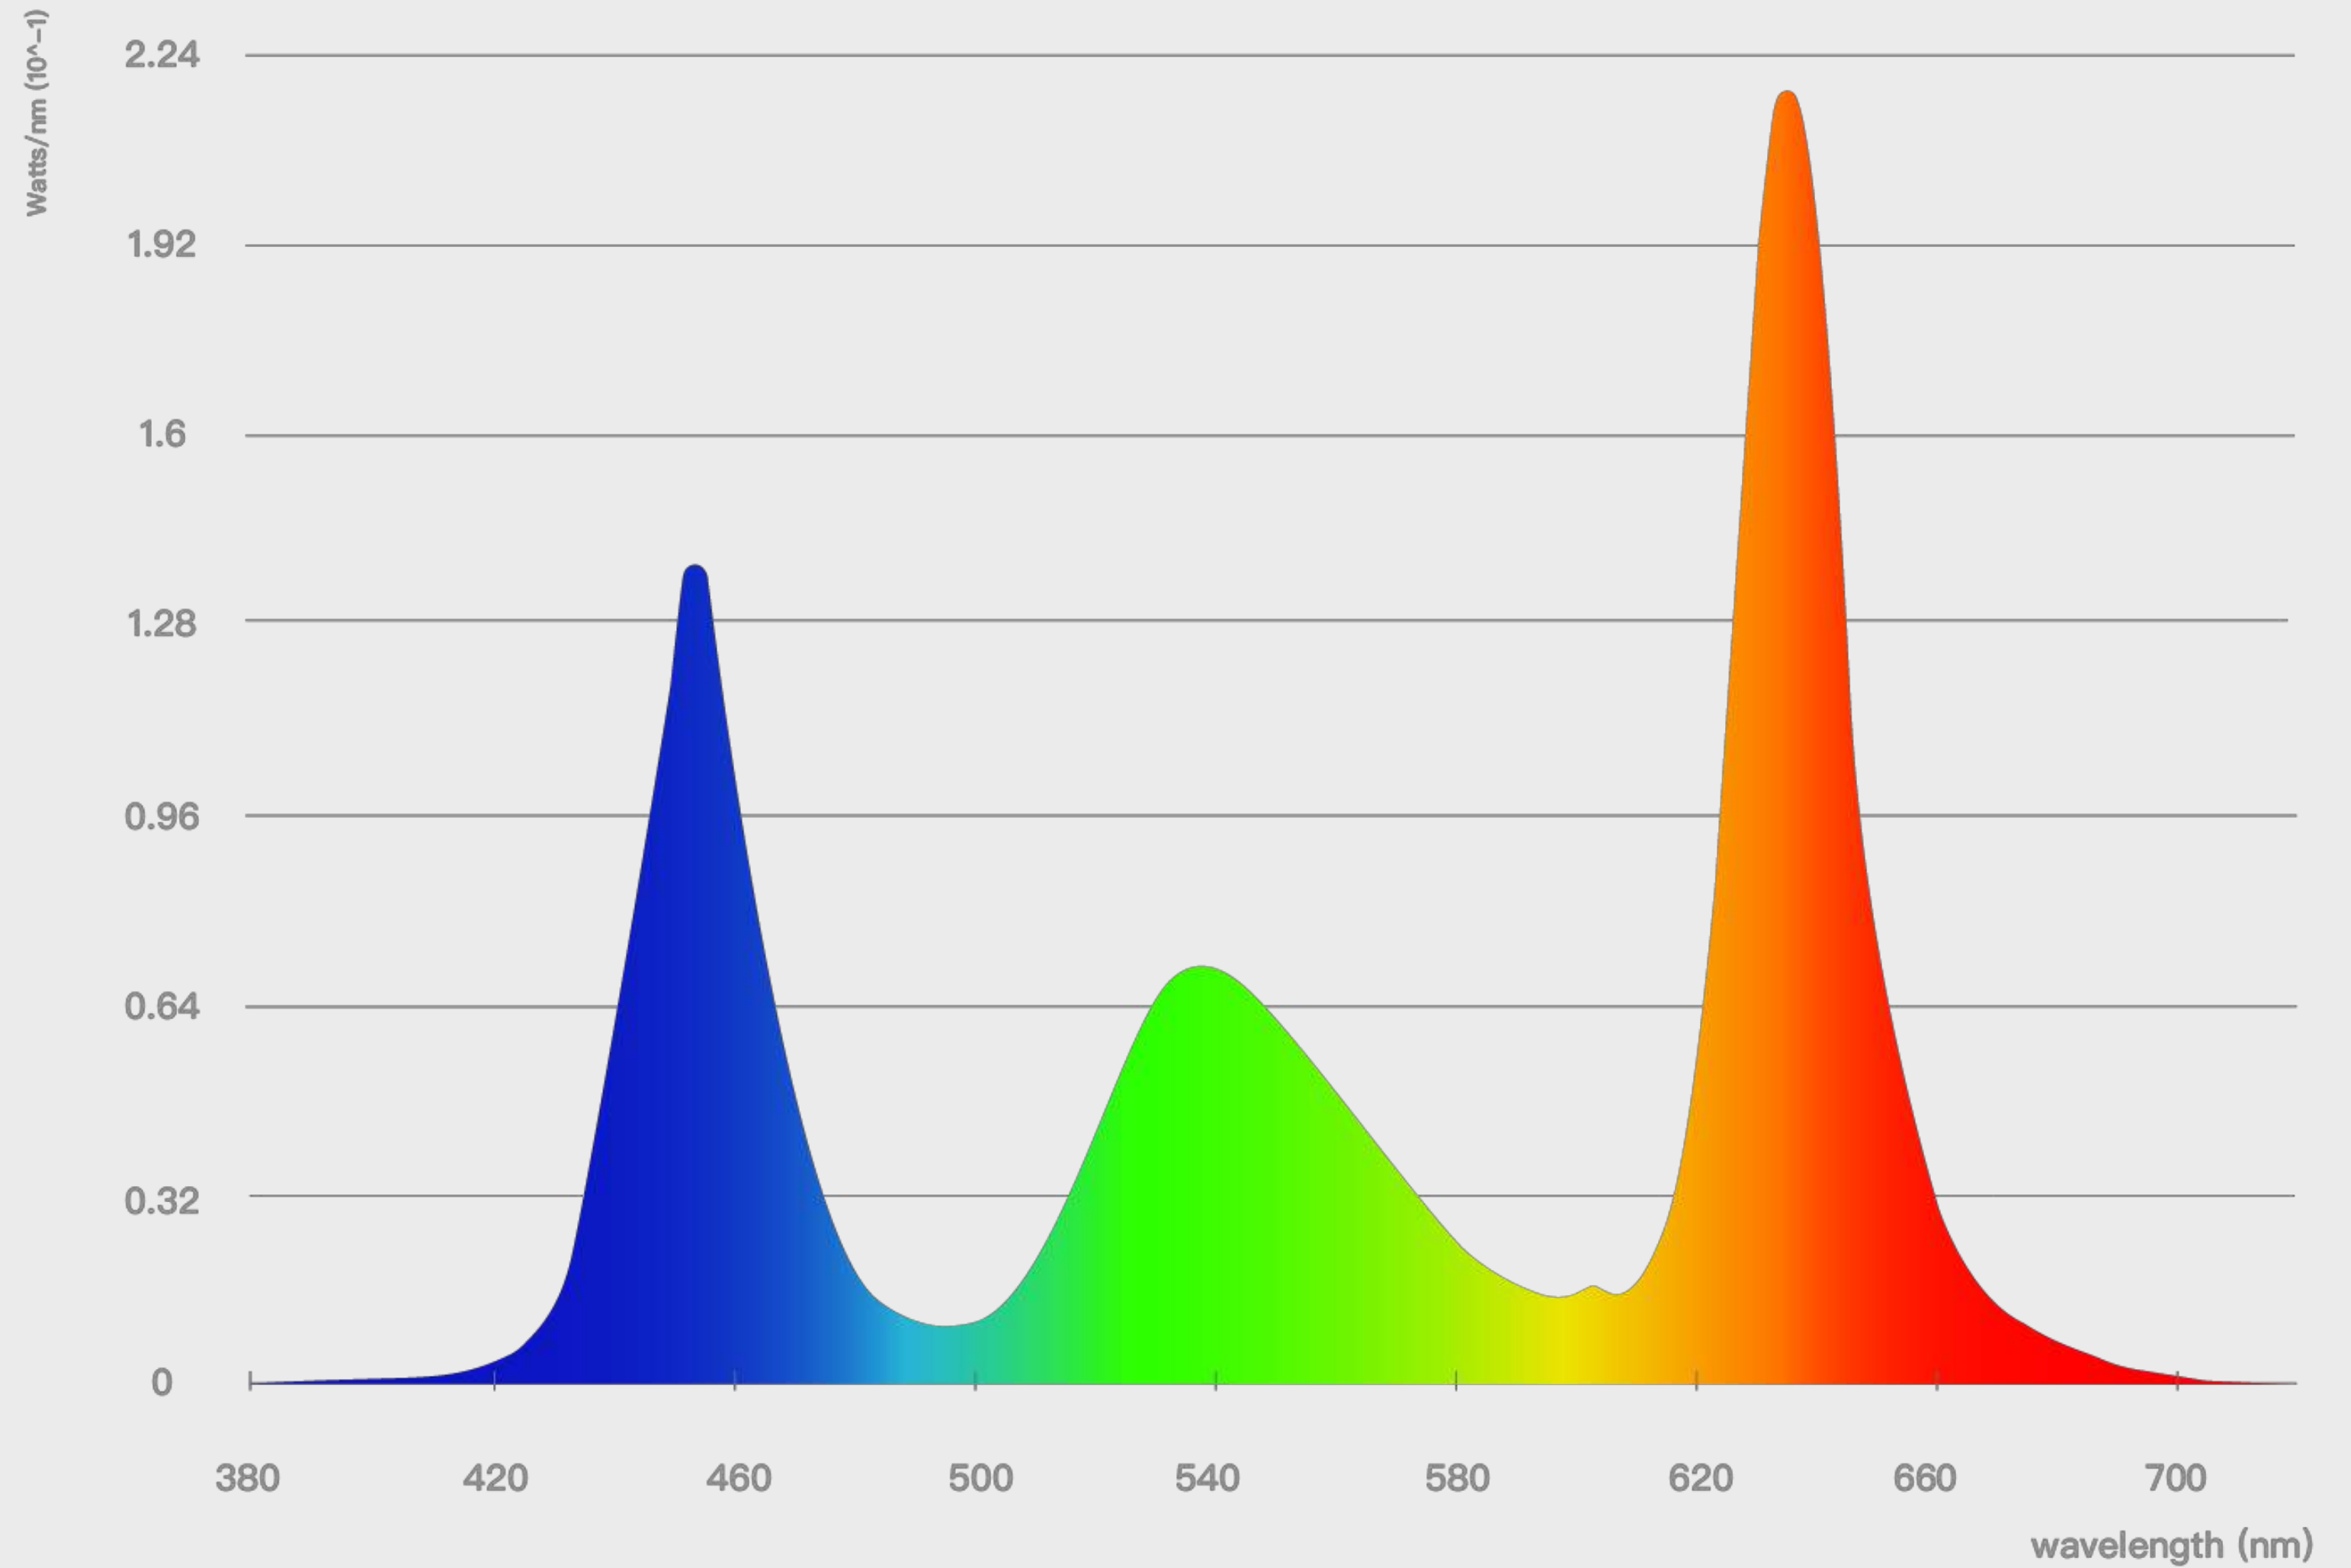

ColorFull LED

ONF exclusive ColorFull LED combination advantage of three wavelengths + full spectrum light color, the color closer to the real but more dazzling, which brighten up the aquatic plants vividly and clearly.