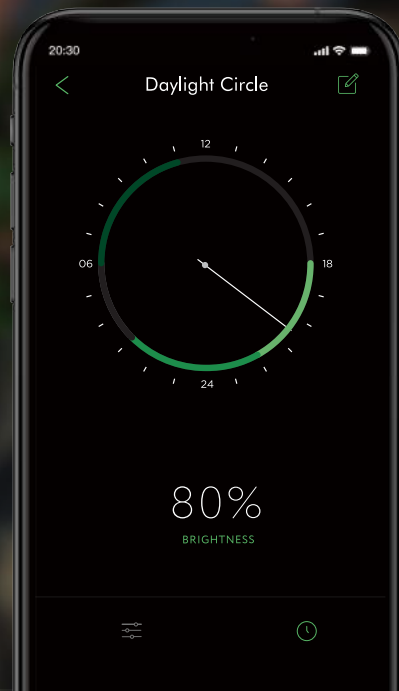

## ② Vivid And Larger Than Life

ONF exclusive customized ColorFull LED for all range plants, which is combining advantage of three wavelengths and full spectrum light color, the color is closer to the real but more dazzling, which brightens up the aquatic plants vividly and clearly.

### ③ Easier Than Ever

Via ONF Link you can manage multiple devices and adjust the brightness. Additionally, you can create a personal daylight circle up to five groups, to simulate the circadian rhythm of natural sunlight.

Download the ONF Link app on

**FLAT NANO +**  
(STAND)

**FLAT NANO**  
(STAND)

App control	✓	-
Color	Black	Black / Silver / Rose gold
Size	L24 x W23 x H22.5-36 (cm) / L9.4 x W9 x H8.8-14 (in)	
Weight	1220g / 2.68lb	
Color temperature	7000K	
Luminous flux	1300lm	
Input voltage	100-240VAC, 50/60Hz	
LED lifetime	50,000hr	
Power consumption	15W	
Number of LED	60 units	
Beam angle	110°	
IP	IP54	
Operating temperature	0-40°C	
Volume	2-9 gallons ( 25cm to 30 cm tanks )	