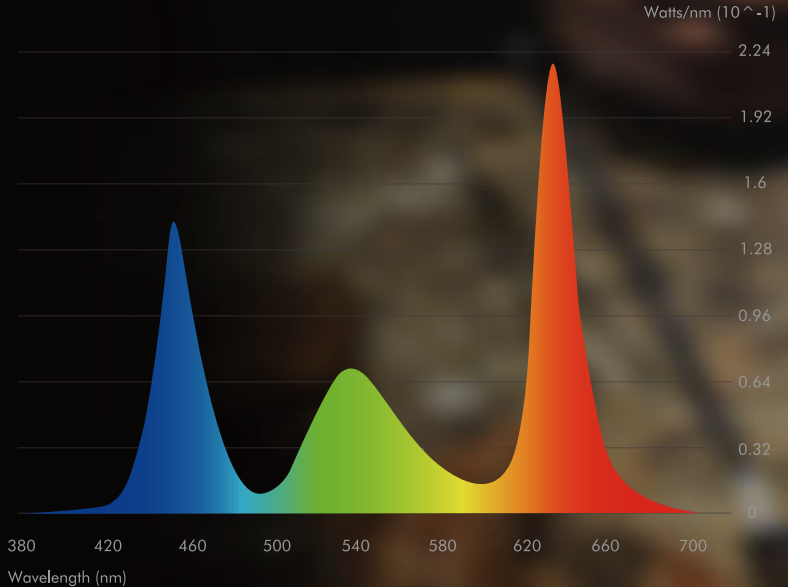

## ② Vivid And Larger Than Life

ONF exclusive customized ColorFull LED for all range plants, which is combining advantage of three wavelengths and full spectrum light color, the color is closer to the real but more dazzling, which brightens up the aquatic plants vividly and clearly.

### ③ Easier Than Ever

Via ONF Link you can manage multiple devices and adjust the brightness. Additionally, you can create a personal daylight circle up to five groups, to simulate the circadian rhythm of natural sunlight.

Download the ONF Link app on

**FLAT NANO +**  
(STAND)

**FLAT NANO**  
(STAND)

App control	✓	-
Color	Black	Black / Silver / Rose gold
Size	L24 x W23 x H22.5-36 (cm) / L9.4 x W9 x H8.8-14 (in)	
Weight	1220g / 2.68lb	
Color temperature	7000K	
Luminous flux	1300lm	
Input voltage	100-240VAC, 50/60Hz	
LED lifetime	50,000hr	
Power consumption	15W	
Number of LED	60 units	
Beam angle	110°	
IP	IP54	
Operating temperature	0-40°C	
Volume	2-9 gallons ( 25cm to 30 cm tanks )	