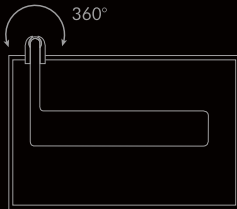

① Small But Powerful

Perfect balance between aesthetics and engineering

Non-volatile memory

Memorize its brightness before turning off, which can be used with an external timer.

Dimmable

Increment of 100% - 75% - 50% - 25% - 100%

Gradual ramp up & down

In order to protect human eyes and not shock tank inhabitants

Adjustable in angle and height

Compatible with various Nano tanks, easy for creation and maintenance.