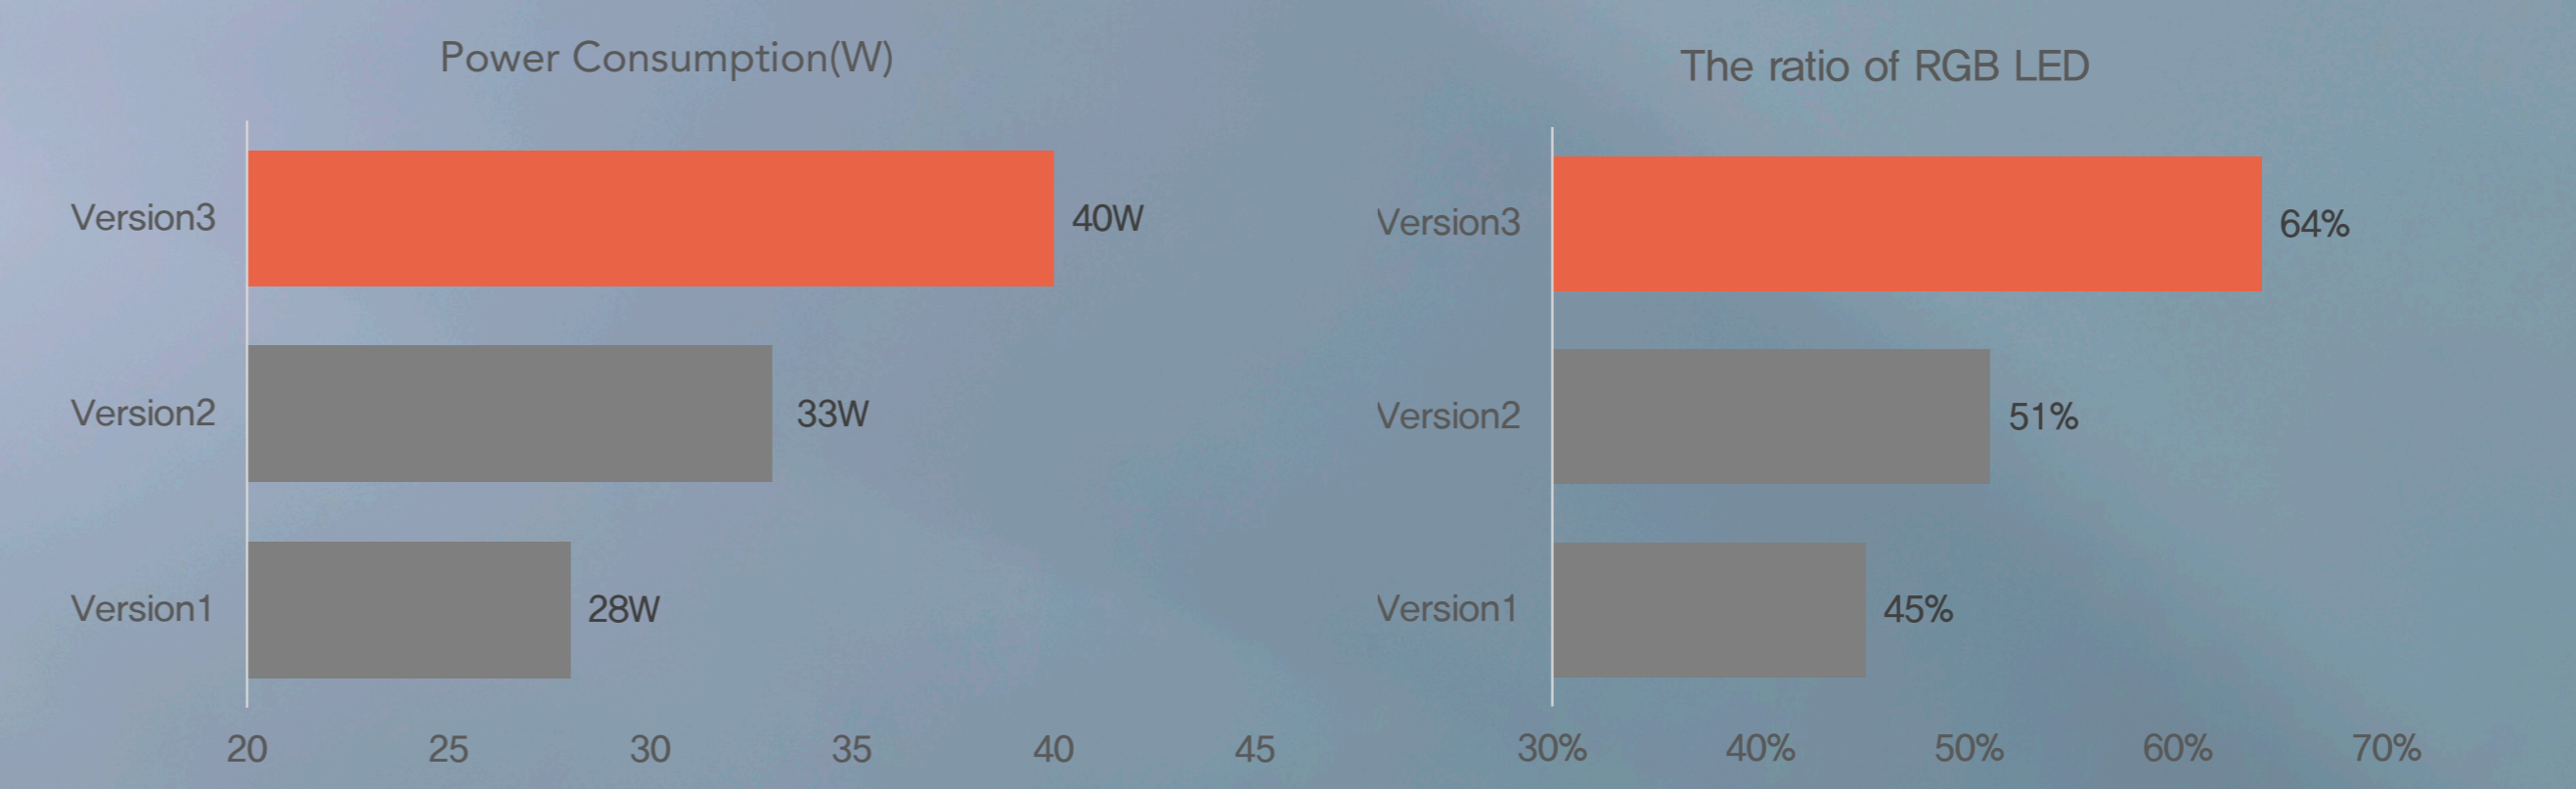

THE NEW TWINSTAR

E LINE III

TWINSTAR LIGHT III E LINE.

More natural colors from red to green plants.
You'll see vivid and colorful plants as you've never seen before.

NEW COLORS. NEW SPECTRUM. MORE VIVID COLORS. BRIGHTER BRIGHTS.

Compared to the version II, the new E line is up to 25% brighter and the ratio of RGB LED ratio is up to 20% higher. it helps plants grow more vivid and colorful.

600E II

50

Number of RGB LED

48

Number of white LED

600E III

64

Number of RGB LED

36

Number of white LED

TWINSTAR DESIGN

The TWINSTAR E line is beautifully produced with a snow white color frame and the highest level of hairline processing technology.

You will feel that the E line design is the best.

TWINSTAR LIGHT EC.

UNIVERSAL DESIGN.

Snow white color frame and deep ocean blue color cap.
The premium metal feeling that does not change over time.

MODEL NAME

TWINSTAR LIGHT EA.

SPECIFICATION OF E LINE III.