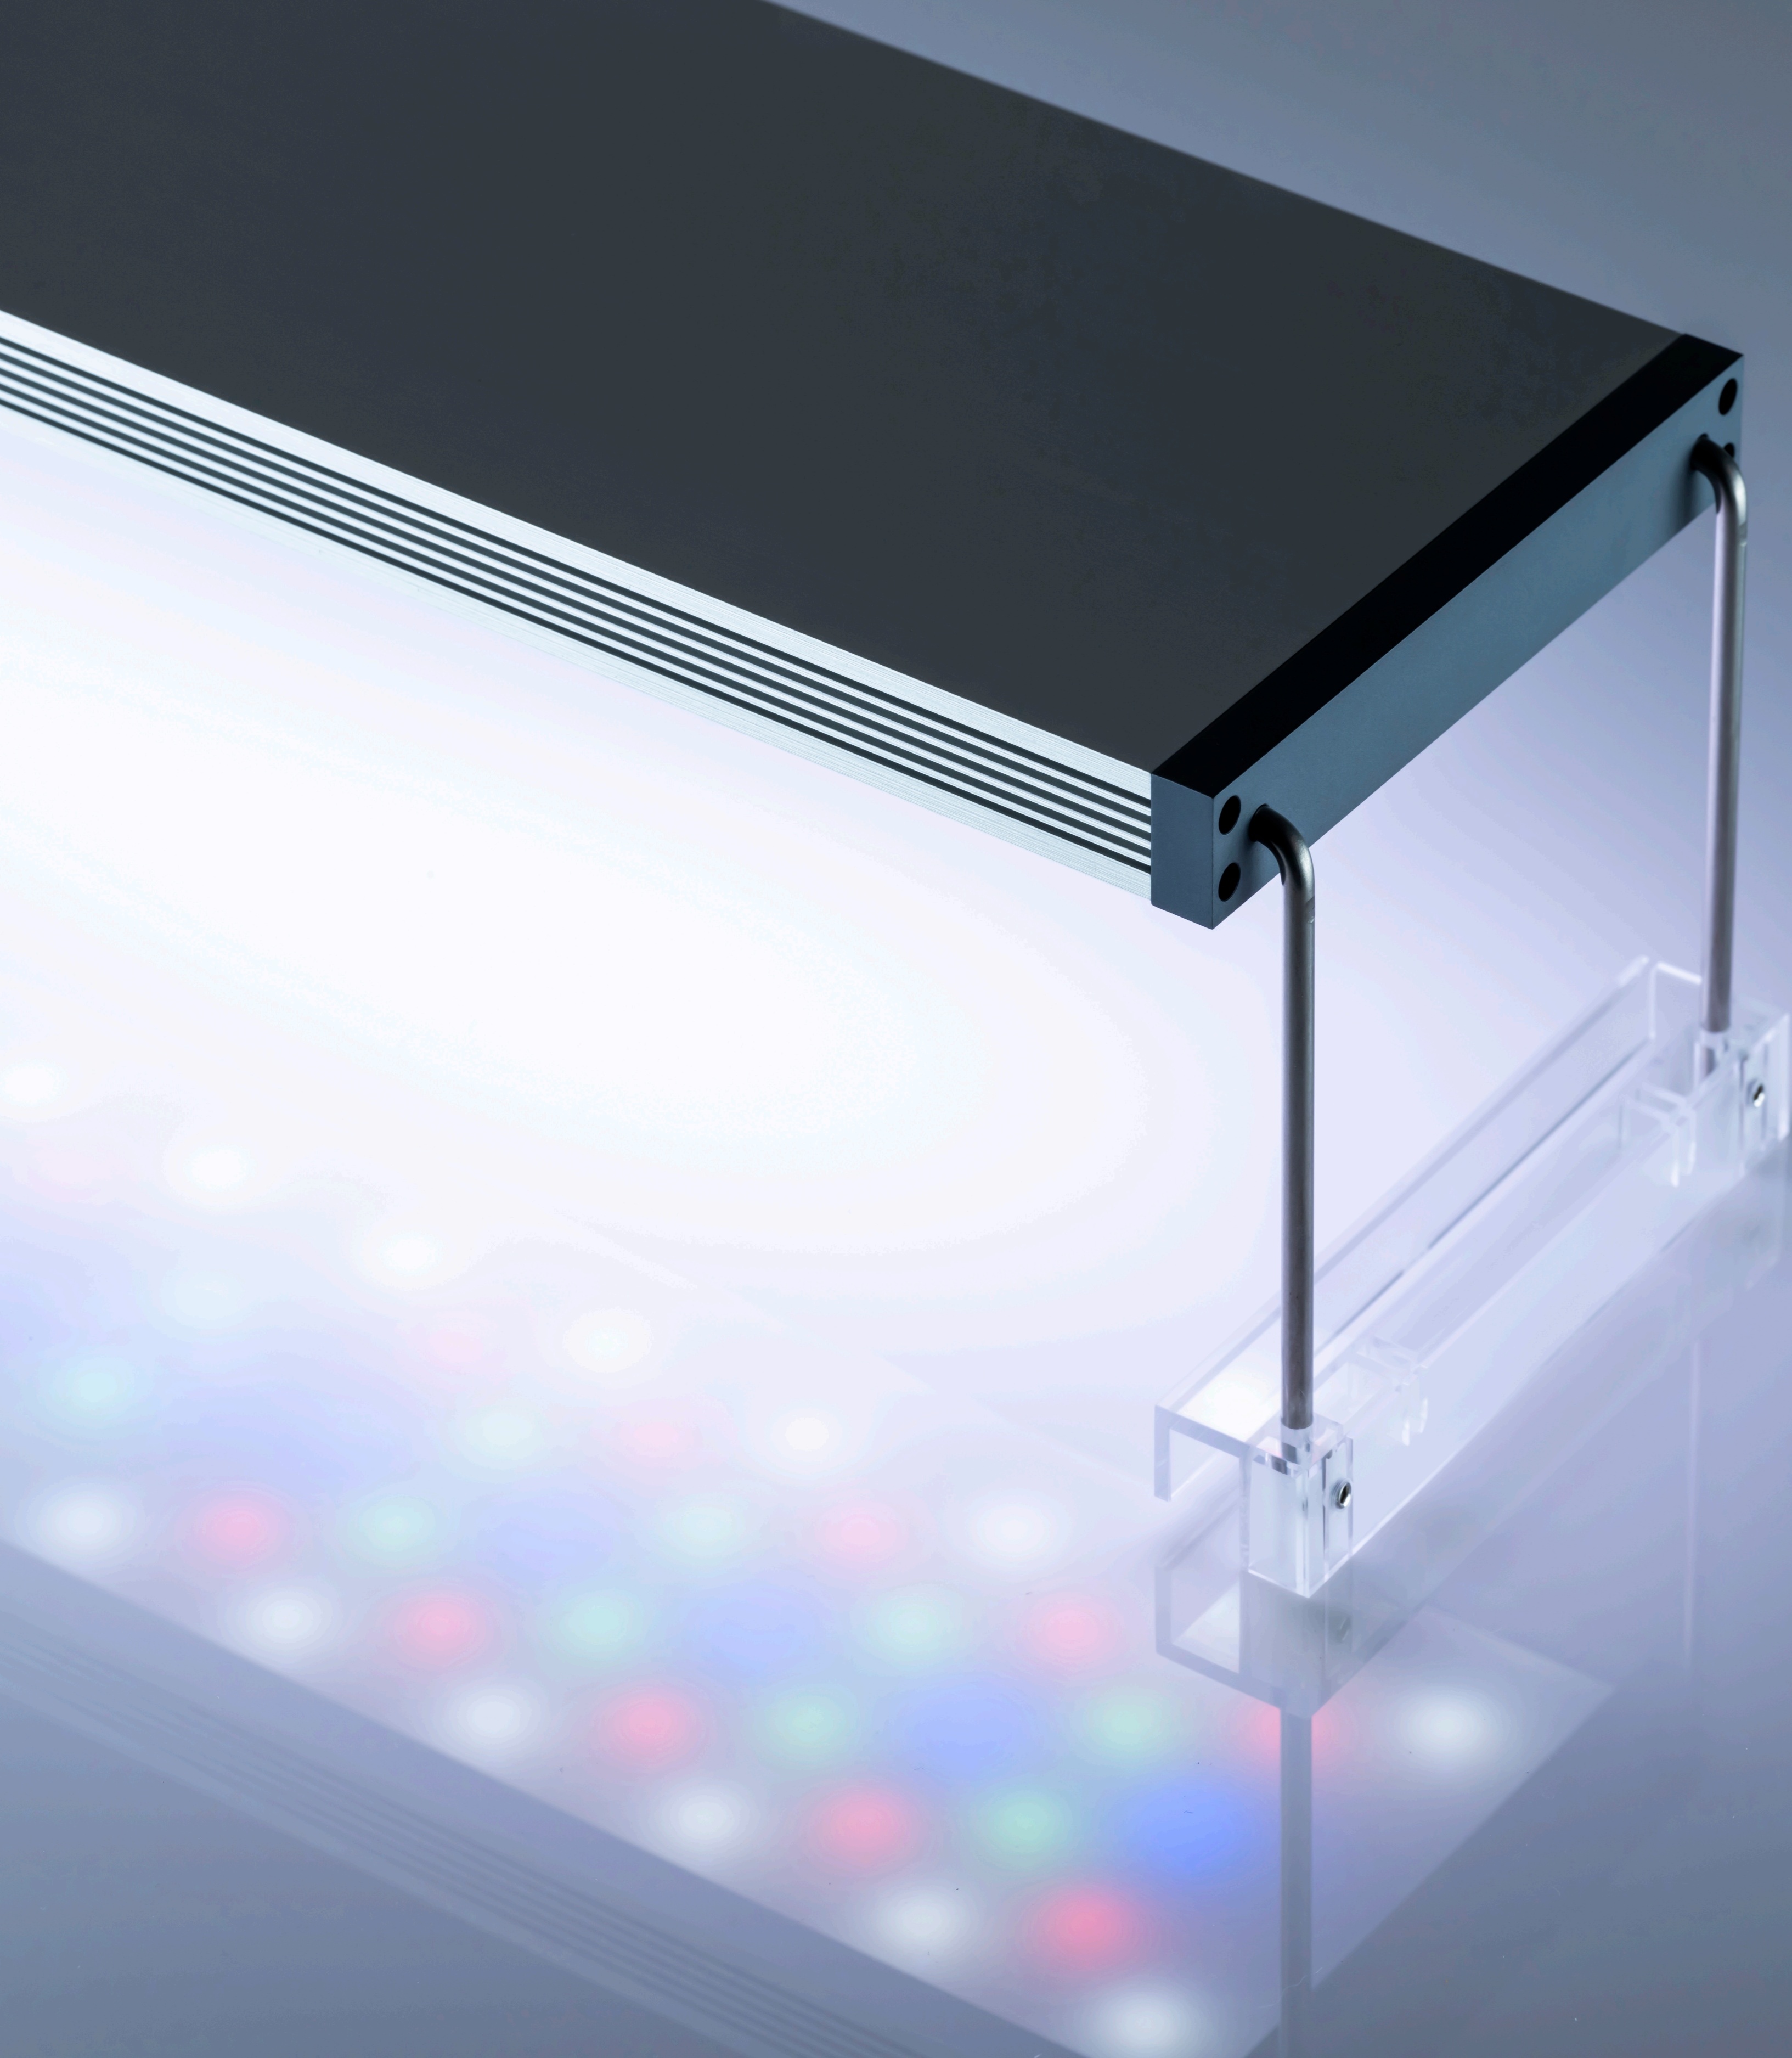

THE NEW TWINSTAR

E LINE III

TWINSTAR LIGHT III E LINE.

More natural colors from red to green plants.
You'll see vivid and colorful plants as you've never seen before.

NEW COLORS. NEW SPECTRUM. MORE VIVID COLORS. BRIGHTER BRIGHTS.

600E III

64

Number of RGB LED

36

Number of white LED

TWINSTAR DESIGN

The TWINSTAR E line is beautifully produced with a snow white color frame and the highest level of hairline processing technology.

You will feel that the E line design is the best.

CLASSIC DESIGN.

The snow-white frame and clear acrylics are applied to the classic model. This is the best combination in a clear glass fish tank. It makes your planted aquarium more beautiful.

MODEL NAME

TWINSTAR LIGHT EC.

UNIVERSAL DESIGN.

Snow white color frame and deep ocean blue color cap.
The premium metal feeling that does not change over time.

MODEL NAME

TWINSTAR LIGHT EA.

SPECIFICATION OF E LINE III.