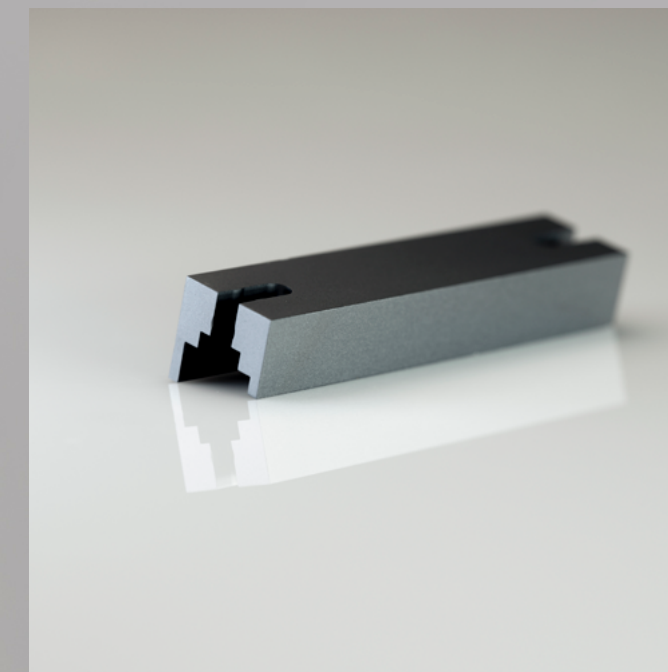

TWINSTAR DESIGN

MODERN DESIGN
SIMPLE LINES. CLEAN EDGES

UNIVERSAL MOUNT

To suit glass thickness 3mm to 10mm