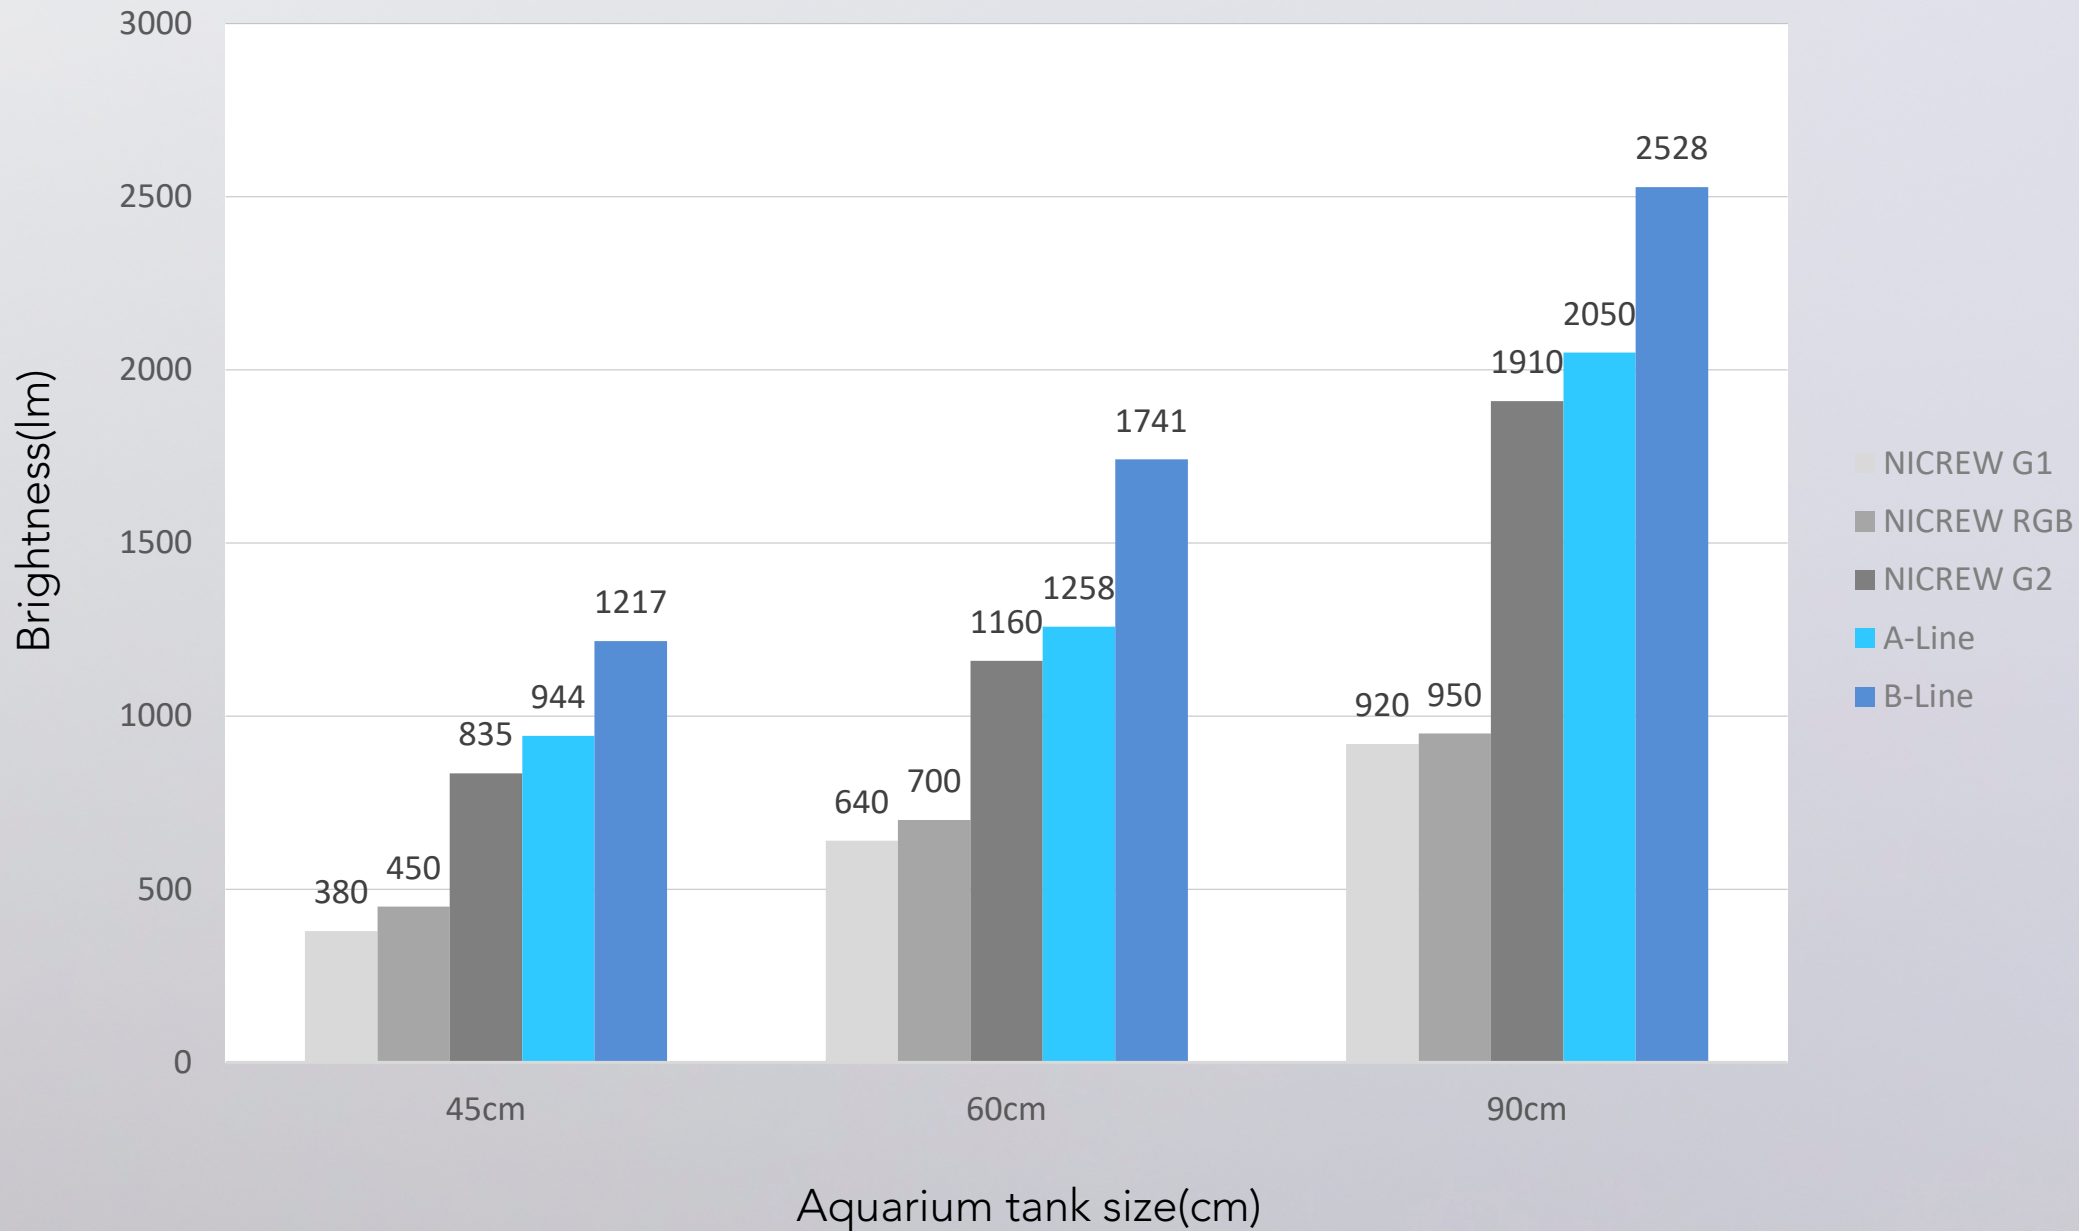

PRODUCT COMPARISON, Compared to Amazon's most popular products.

Brightness comparison.

1. 2.5 to 3.0 times brighter the Nicrew cheapest model, G1.
2. 1.3 to 1.4 times brighter than the Nicrew brightest model, G2.
3. 2.5 times brighter than the Nicrew RGB model, NICREW Plus.